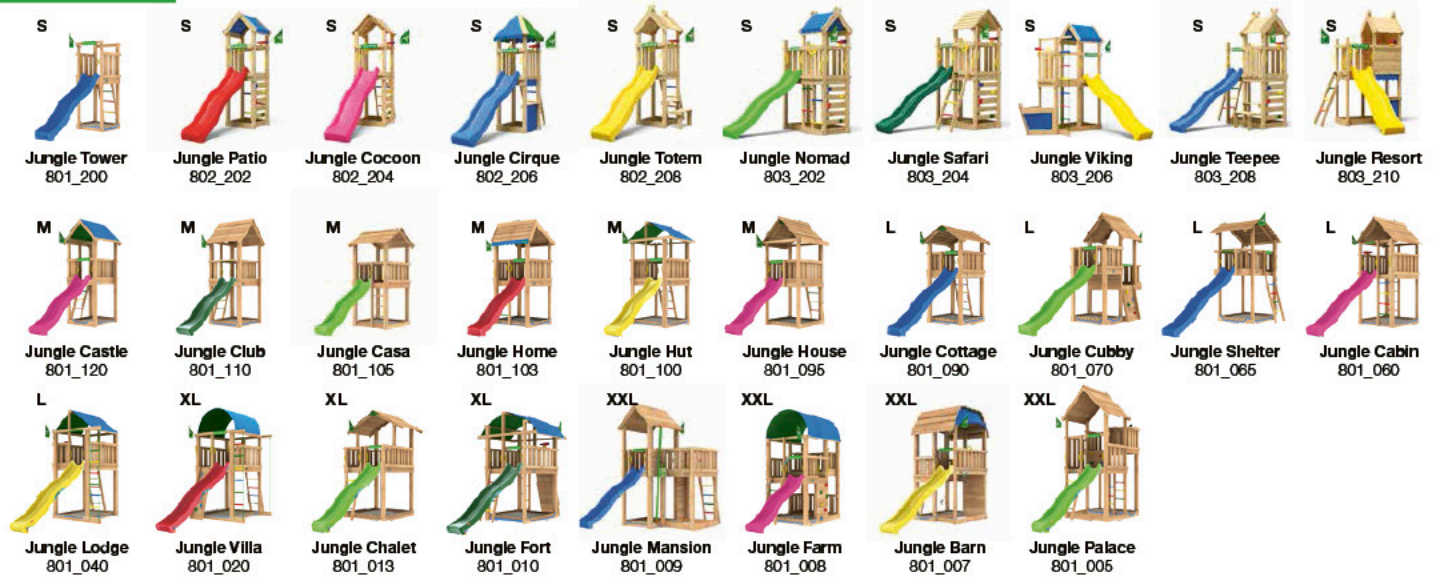

Wavy Star Slide XXL

- 334_100 Yellow
- 334_200 Blue
- 334_300 Green
- 334_400 Red
- 334_500 Fuchsia
- 334_600 Dark Green

28b Add-on

Fireman's Pole

201_275

29

30

2x
002_308

31 Extra

32a Safety Check

32b Safety Check

33

Playtowers

Playhouses

Modules

Links