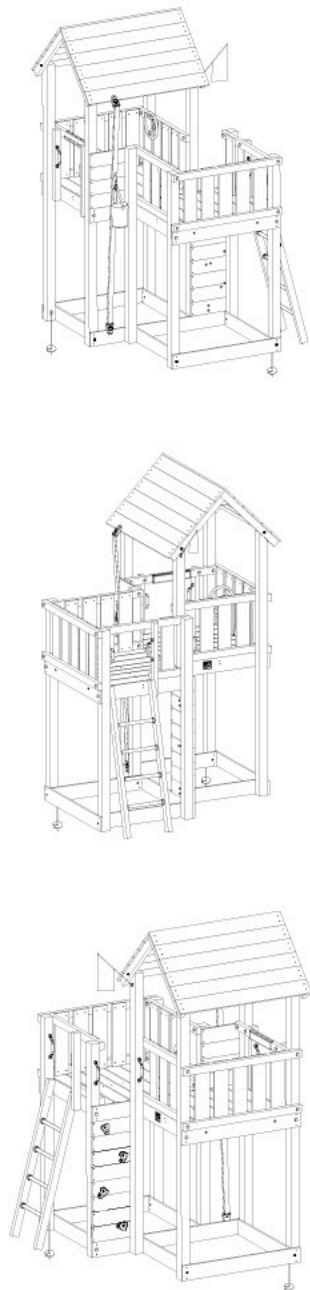

Part 2

Assembly

Instructions

Jungle Mansion

801_009

Jungle Gym®
BACKYARD PLAYGROUNDS