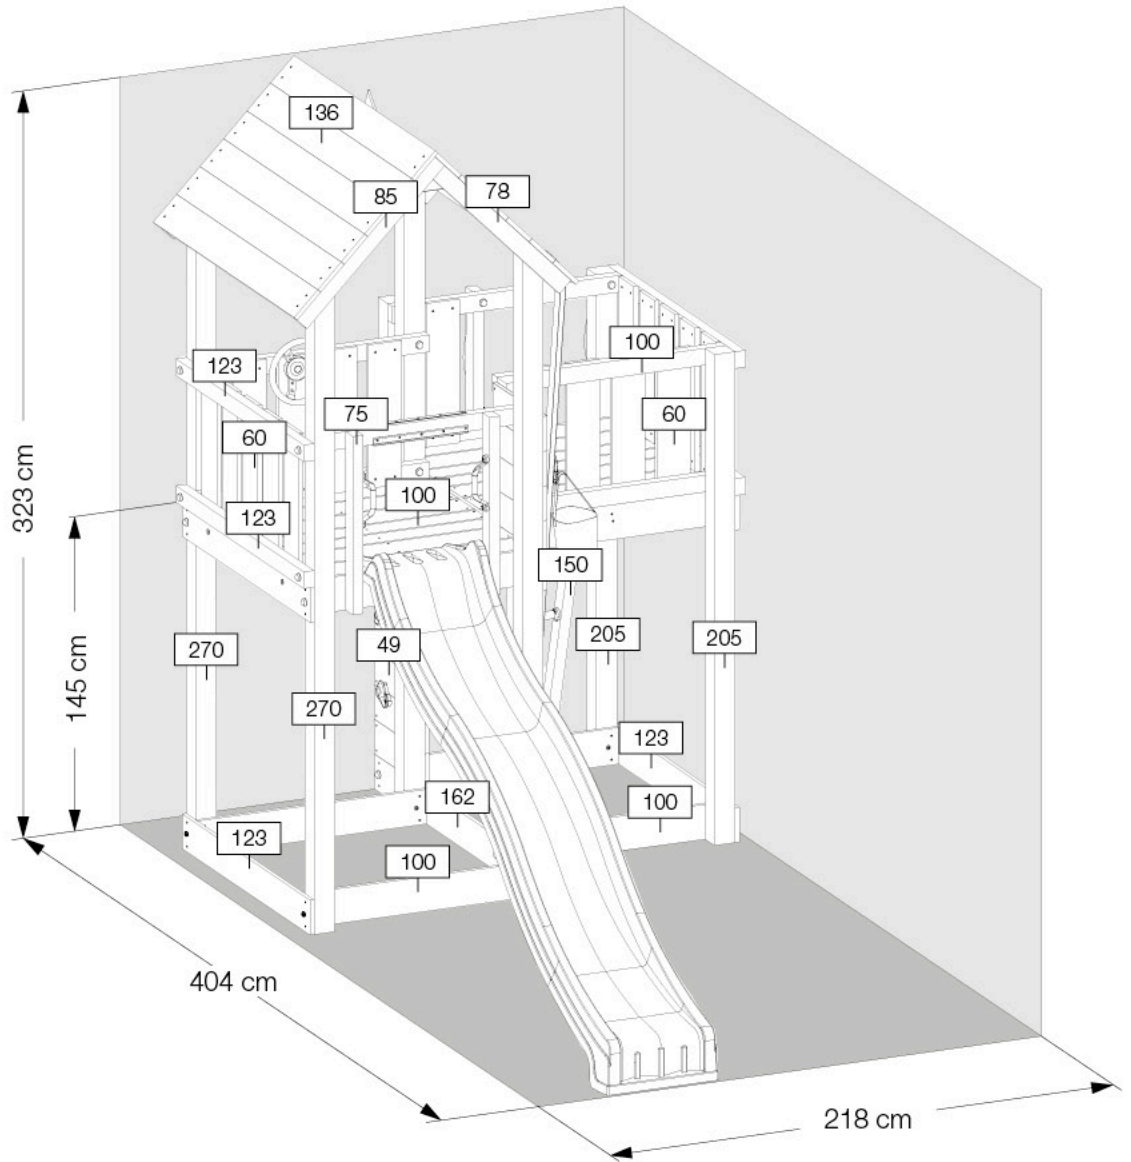

Part 2

Assembly

Instructions

Jungle Mansion

801_009

Jungle Gym®
BACKYARD PLAYGROUNDS